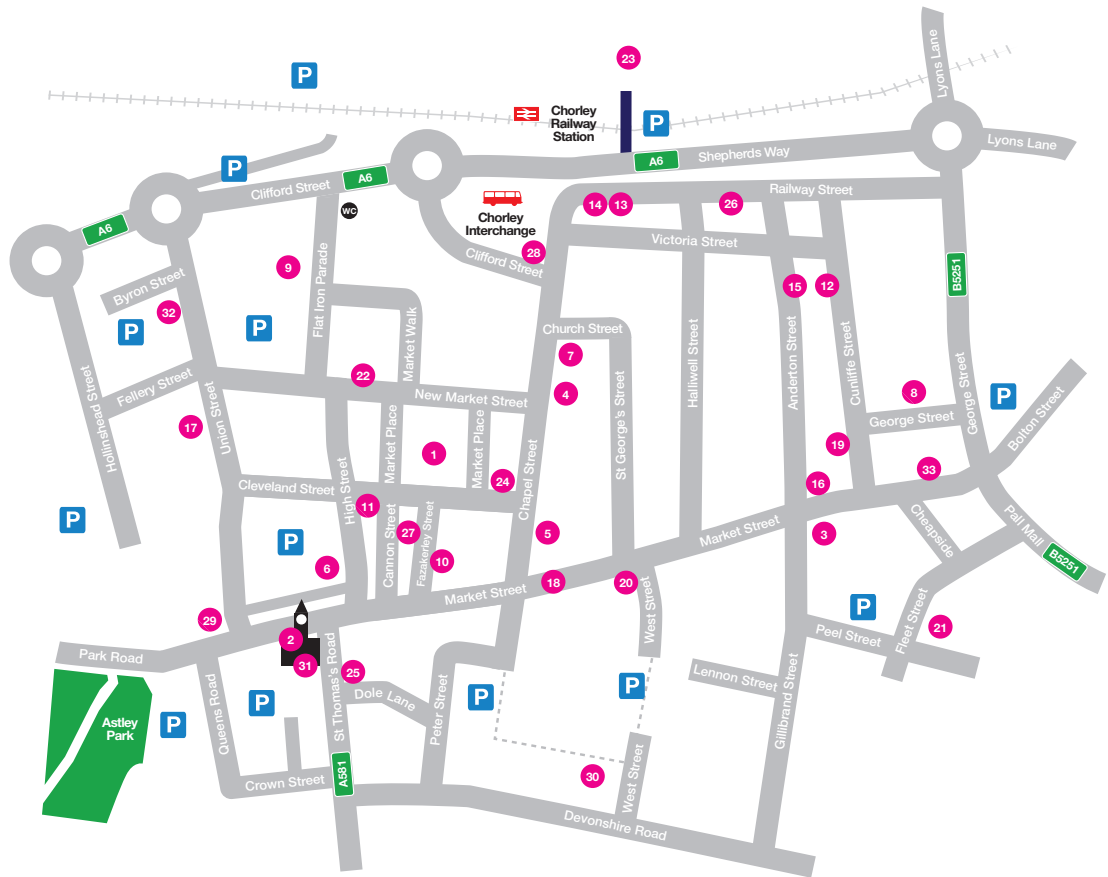

CHORLEY LIVE

VENUES

- 1 1498 @ the Covered Market
- 2 A Tribute To The Queen Room - Town Hall
- 3 Bubble n Shake
- 4 Buttonhole
- 5 Clarke's Sibin
- 6 Cleveland Street Car Park Stage
- 7 Crown Hotel
- 8 Cunliffe Hall
- 9 Escape Entertainment Venue & Oasis Bar & Restaurant
- 10 Fazakerley Street Stage
- 11 Flat Iron
- 12 The Gymnasium
- 13 Inspire Youth Zone - BeLoud Stage
- 14 Inspire Youth Zone - The Attic
- 15 Jay Em Studios
- 16 Lamplighter
- 17 Library

- 18 Market Street Stage
- 19 Massa's Dessert-Cafe-Bar
- 20 Pearson's
- 21 Primrose Gardens: Bees Kitchen & Deli
- 22 Prince of Wales
- 23 Railway

- 24 Riley's Taproom and Wine Bar
- 25 Rose and Crown
- 26 Sam's Bar
- 27 The Shed and The Garden
- 28 Shepherd's Hall Ale House & Victoria Rooms

- 29 St Laurence's Church
- 30 St Mary's Parish Centre
- 31 Town Hall
- 32 Union Street Council Offices
- 33 White Bull