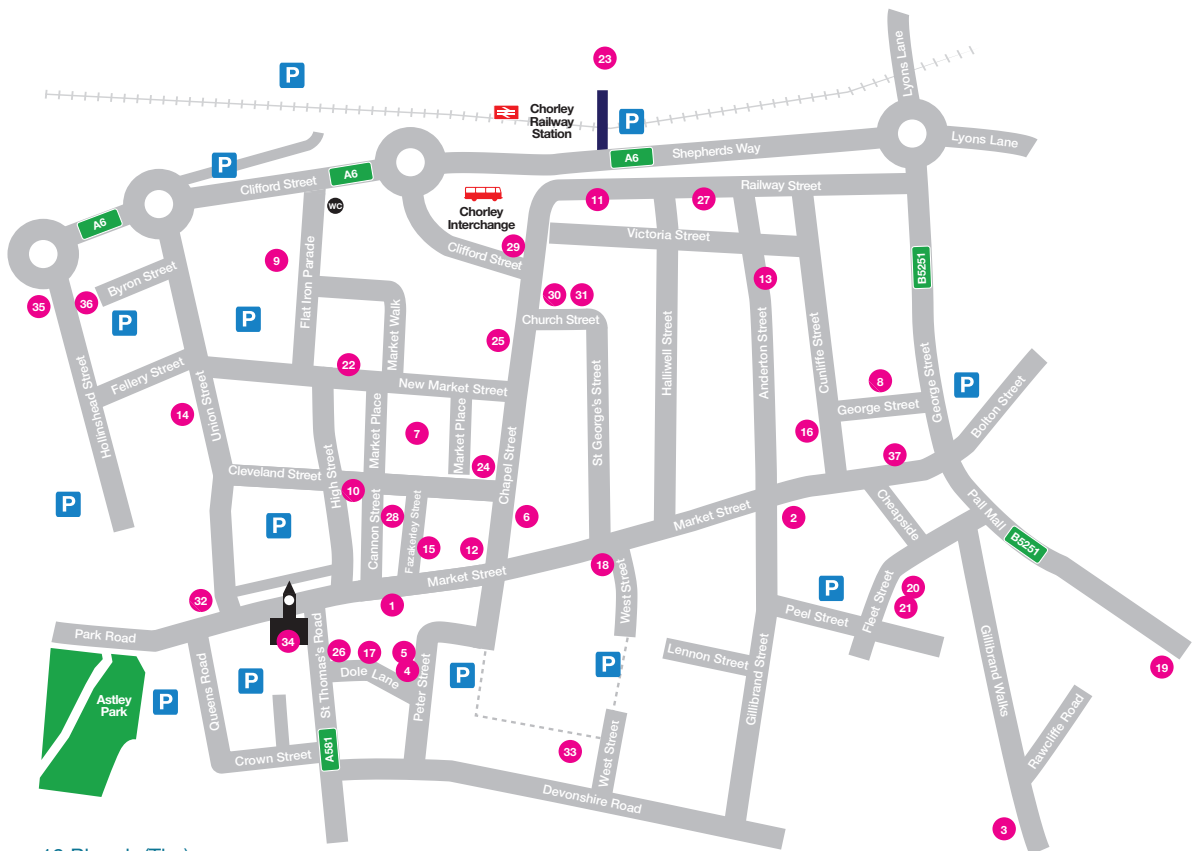

# CHORLEY LIVE VENUES

- 1 Baaa 38
- 2 Bubble 'n' Shake
- 3 Chorley Methodist Church
- 4 Chorley Theatre
- 5 Chorley Theatre Studio
- 6 Clarks Sabin
- 7 Covered Market (The)
- 8 Cunliffe Hall (The)
- 9 Escape: Oasis Bar
- 10 Flat Iron (The)
- 11 Inspire Youth Zone
- 12 Irishman (The)
- 13 Jay-Em Studios
- 14 Library
- 15 Fazakerley Street Stage
- 16 Massa's Dessert-Café-Bar
- 17 My Dentist
- 18 Pearsons

- 19 Plough (The)
- 20 Primrose Gardens: The Bees  
Country Kitchen & Deli
- 21 Primrose Gardens: Lounge
- 22 Prince of Wales (The)
- 23 Railway (The)
- 24 Riley's Taproom and Wine Bar
- 25 Ronnie's Bar

- 26 Rose & Crown (The)
- 27 Sam's Bar
- 28 Shed (The)
- 29 Shepherd's Hall Ale House
- 30 St. George's Church
- 31 St. George's Church Hall

- 32 St. Laurence's Church
- 33 St. Mary's Parish Centre
- 34 Town Hall: Lancastrian
- 35 Traders Taphouse
- 36 United Reformed Church
- 37 White Bull (The)