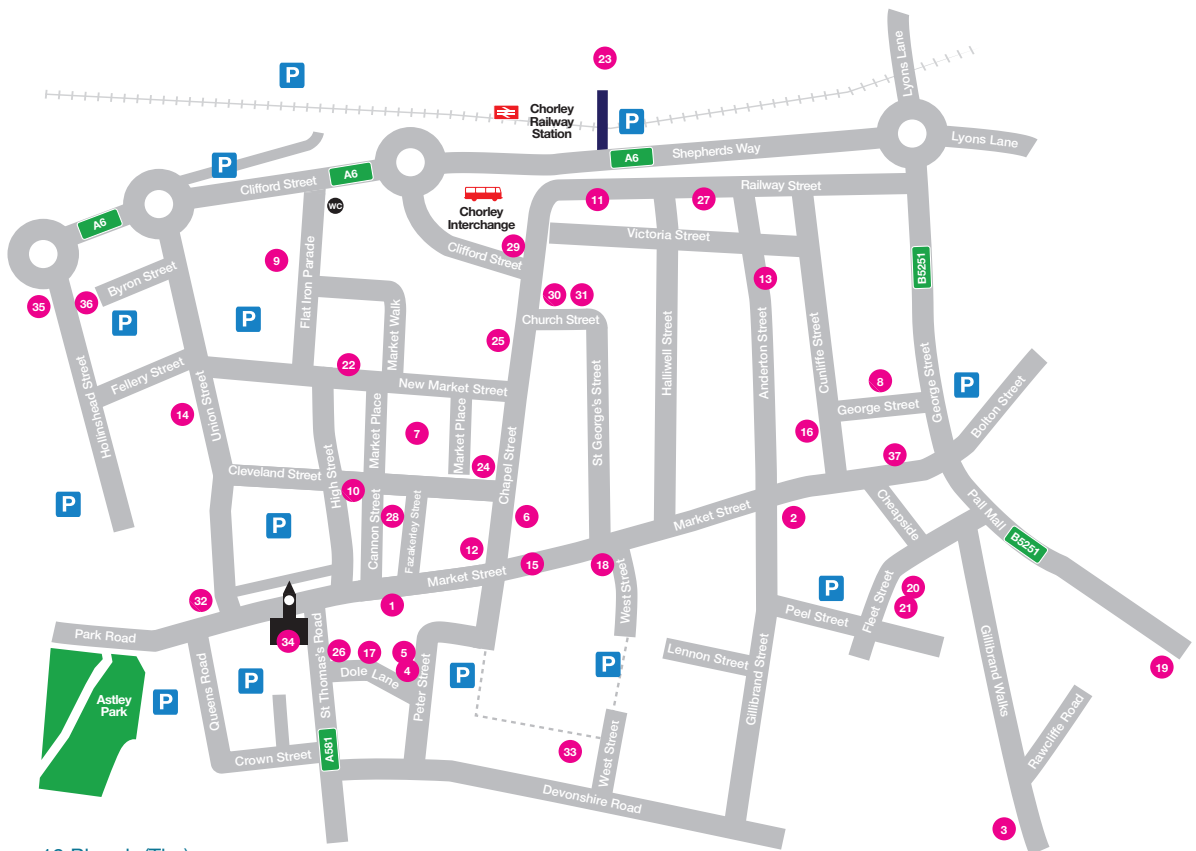

# CHORLEY LIVE VENUES

- 1 Baaa 38
- 2 Bubble 'n' Shake
- 3 Chorley Methodist Church
- 4 Chorley Theatre
- 5 Chorley Theatre Studio
- 6 Clarks Sabin
- 7 Covered Market (The)
- 8 Cunliffe Hall (The)
- 9 Escape: Oasis Bar
- 10 Flat Iron (The)
- 11 Inspire Youth Zone
- 12 Irishman (The)
- 13 Jay-Em Studios
- 14 Library
- 15 Market Street Stage
- 16 Massa's Dessert-Café-Bar
- 17 My Dentist
- 18 Pearsons

- 19 Plough (The)
- 20 Primrose Gardens: The Bees  
Country Kitchen & Deli
- 21 Primrose Gardens: Lounge
- 22 Prince of Wales (The)
- 23 Railway (The)
- 24 Riley's Taproom and Wine Bar
- 25 Ronnie's Bar

- 26 Rose & Crown (The)
- 27 Sam's Bar
- 28 Shed (The)
- 29 Shepherd's Hall Ale House
- 30 St. George's Church
- 31 St. George's Church Hall

- 32 St. Laurence's Church
- 33 St. Mary's Parish Centre
- 34 Town Hall: Lancastrian
- 35 Traders Taphouse
- 36 United Reformed Church
- 37 White Bull (The)