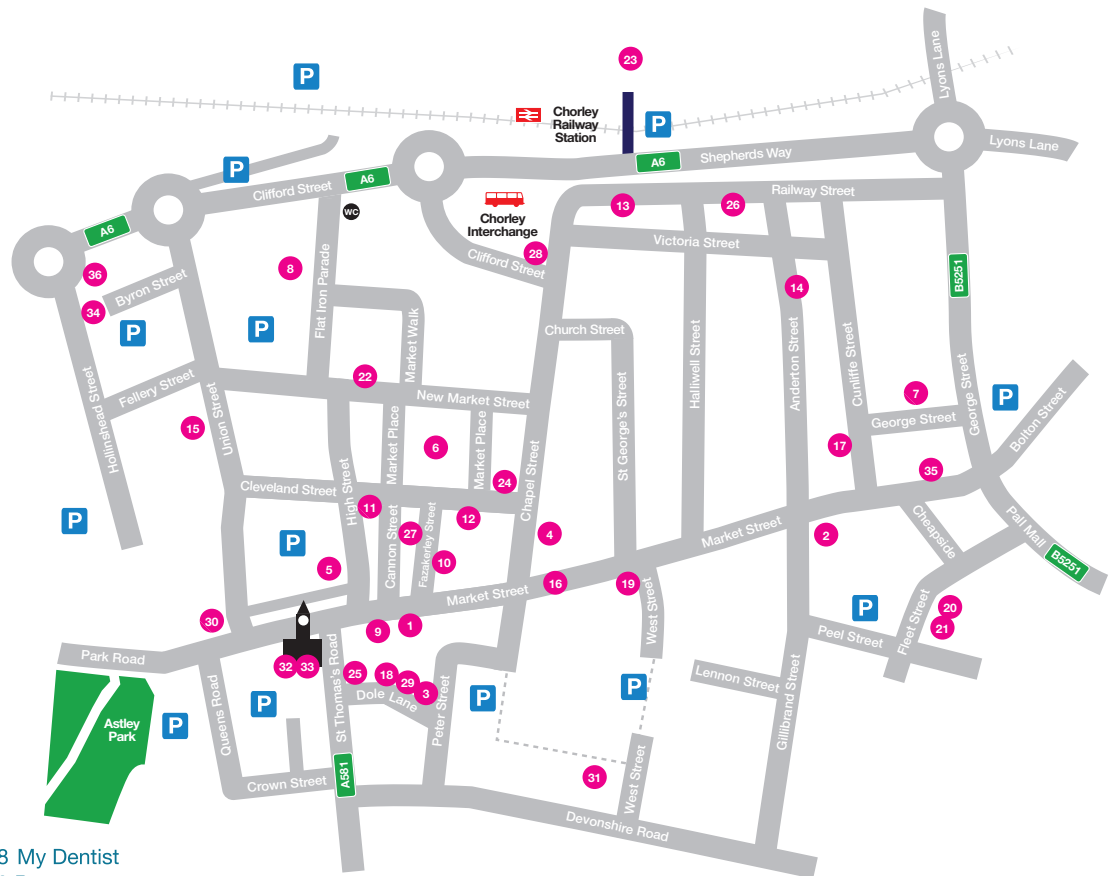

CHORLEY LIVE VENUES

- 1 Baaa 38
- 2 Bubble 'n' Shake
- 3 Chorley Theatre
- 4 Clarke's Sabin
- 5 Cleveland Street Car Park Stage
- 6 Covered Market
- 7 Cunliffe Hall
- 8 Escape: Oasis Bar
- 9 Fab Bar
- 10 Fazakerley Street Stage
- 11 Flat Iron
- 12 Grandad Jim's Sweet Shoppe
- 13 Inspire Youth Zone
- 14 Jay-Em Studios
- 15 Library
- 16 Market Street Stage
- 17 Massa's Dessert-Café-Bar

- 18 My Dentist
- 19 Pearsons
- 20 Primrose Gardens: The Bees Country Kitchen
- 21 Primrose Gardens: Lounge
- 22 Prince of Wales
- 23 Railway
- 24 Riley's Taproom and Wine Bar

- 25 Rose and Crown
- 26 Sam's Bar
- 27 The Shed
- 28 Shepherd's Hall Ale House
- 29 Chorley Theatre Studio
- 30 St. Laurence's Church

- 31 St. Mary's Parish Centre
- 32 Town Hall: Acoustic Zone
- 33 Town Hall: The Lancastrian
- 34 United Reformed Church
- 35 White Bull
- 36 Traders Taphouse